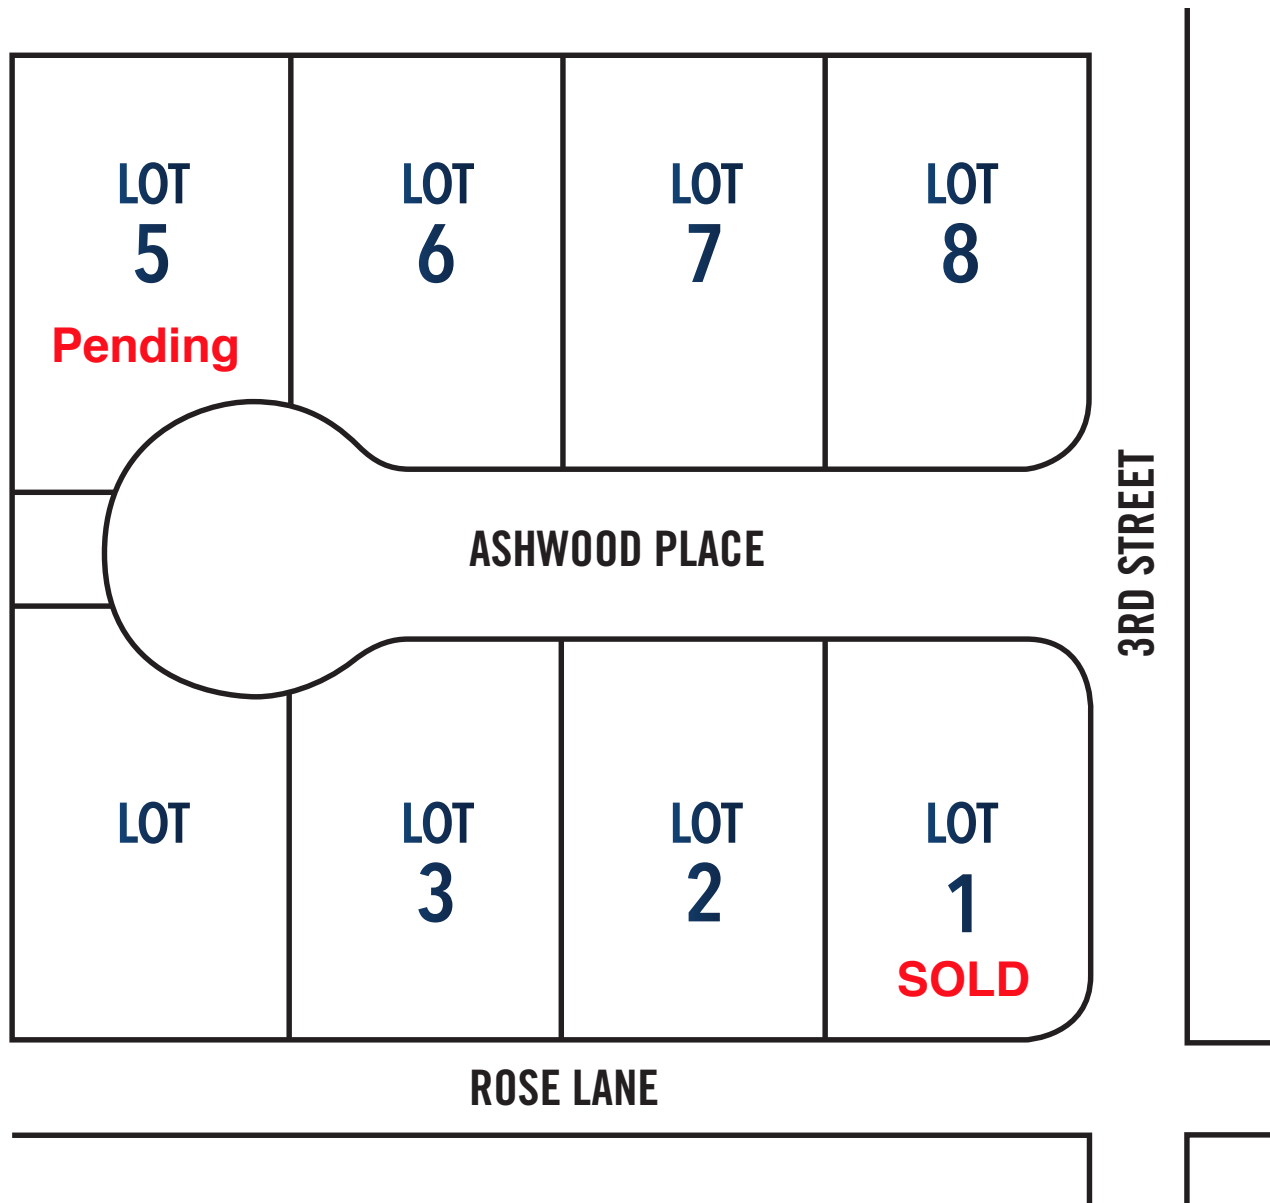

ASHWOOD CIRCLE SINGLE FAMILY RESIDENTIAL SUBDIVISION

Northwest Corner, Rose Lane and 3rd Street | Phoenix, AZ 85012

➤ Reserve Your Lot Today!

Prices Starting at \$875,000

480.900.7202 | info@nickblue.com | nickblue.com