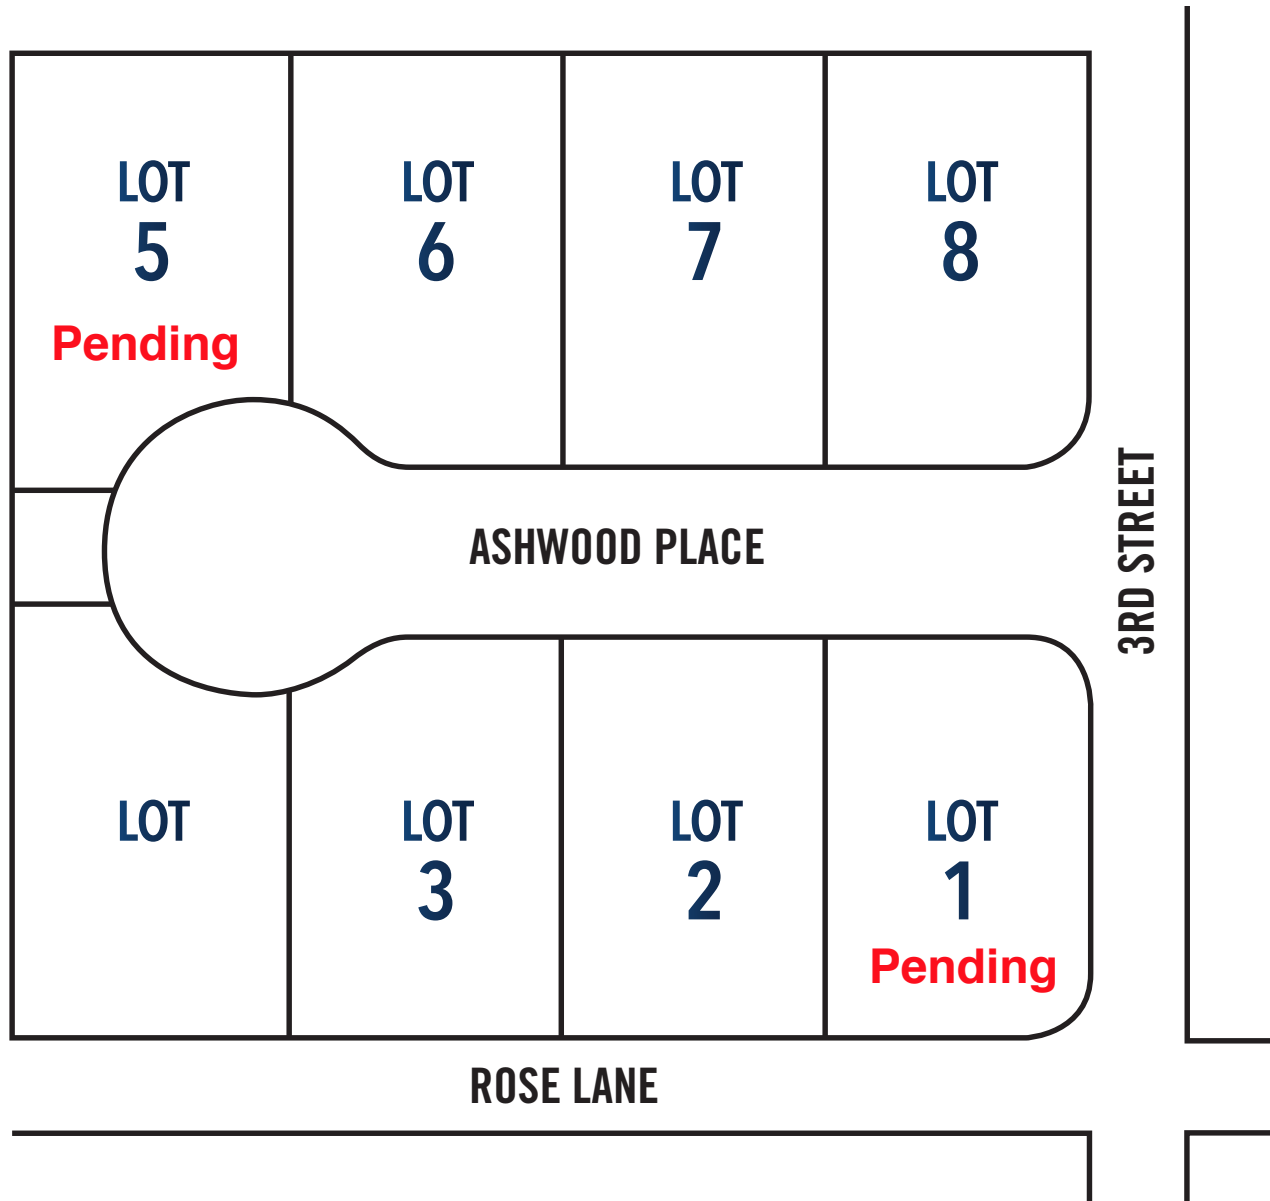

ASHWOOD CIRCLE SINGLE FAMILY RESIDENTIAL SUBDIVISION

Northwest Corner, Rose Lane and 3rd Street | Phoenix, AZ 85012

➤ Reserve Your Lot Today!

Prices Starting at \$875,000

480.900.7202 | info@nickblue.com | nickblue.com