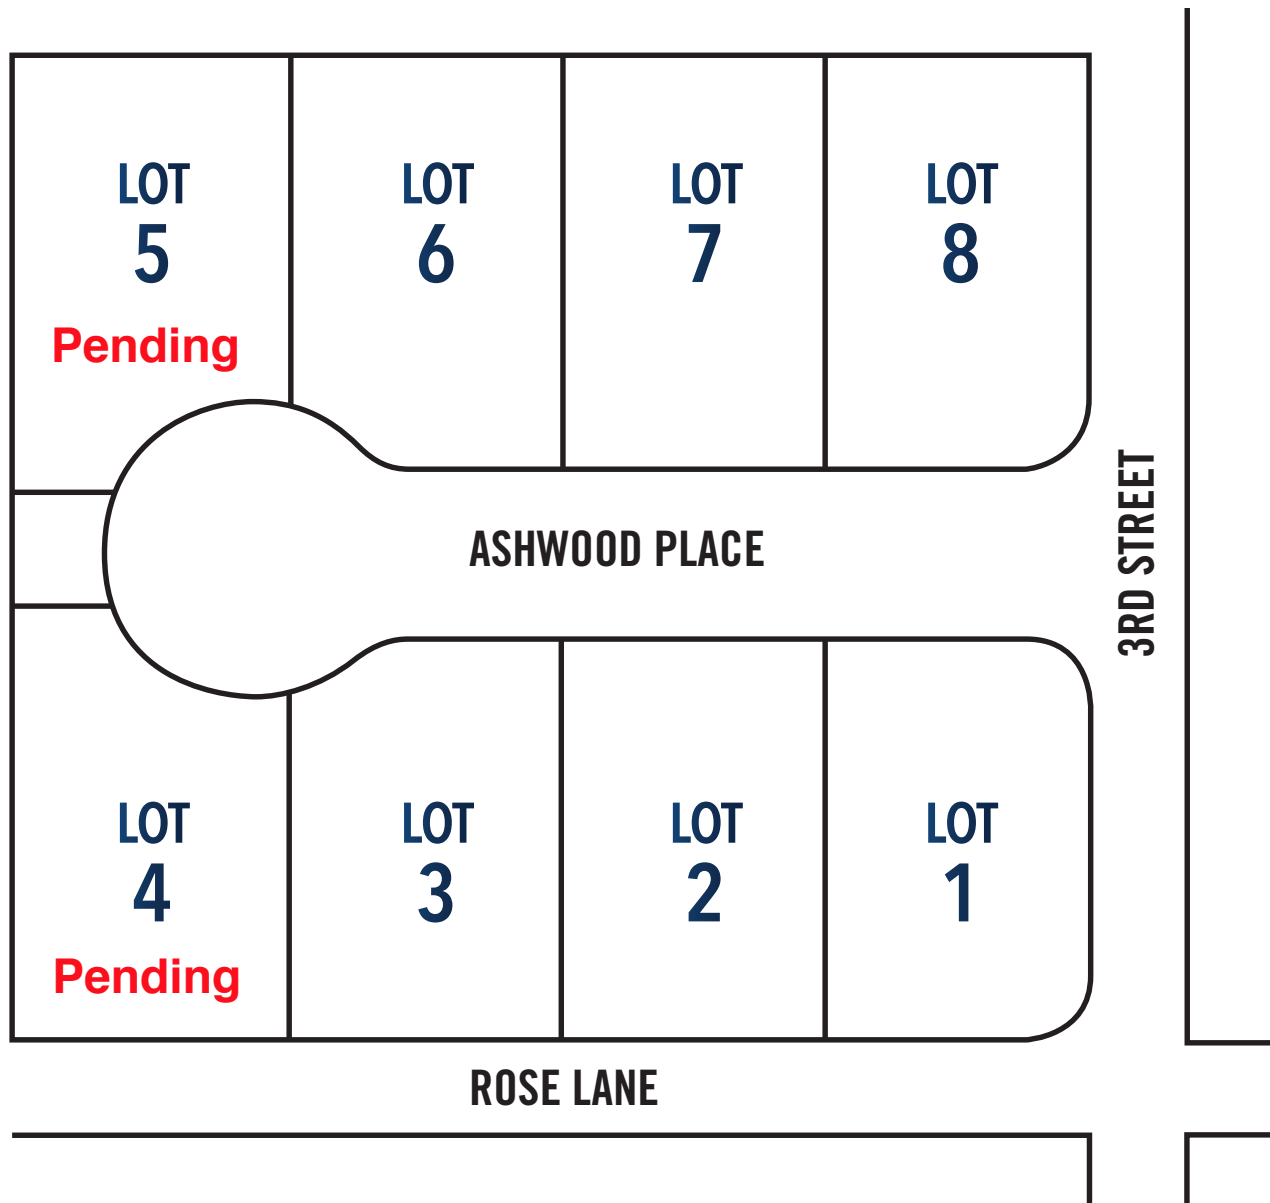

ASHWOOD CIRCLE SINGLE FAMILY RESIDENTIAL SUBDIVISION

Northwest Corner, Rose Lane and 3rd Street | Phoenix, AZ 85013

➤ Reserve Your Lot Today!

Prices Starting at \$875,000

480.900.7202 | info@nickblue.com | nickblue.com